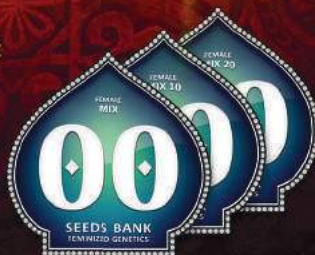

Automatic Mix

- x5 Seeds 19,50 €
- x10 Seeds 34,50 €
- x20 Seeds 59,00 €

Female Mix

- x5 Seeds 19,50 €
- x10 Seeds 34,50 €
- x20 Seeds 59,00 €