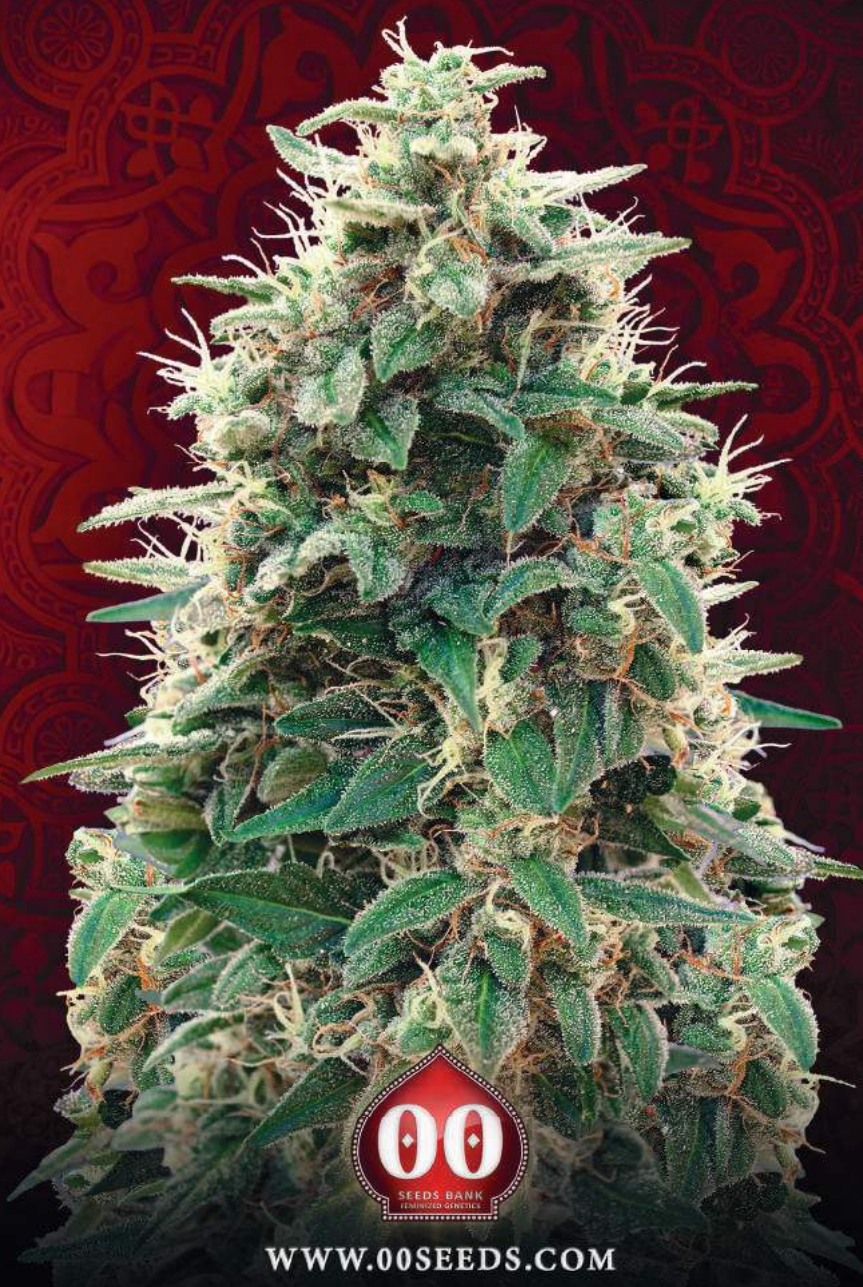

Auto 00 Cheese