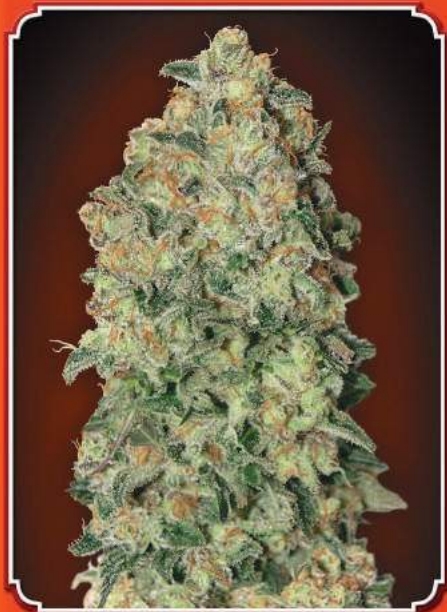

00
SWEED
MASS

Auto Chocolate Skunk

AUTO CRITICAL MASS

CARACTERÍSTICAS · CHARACTERISTICS:

- Altura · Height (Indoor): 70 - 100 cm.
- Altura · Height (Outdoor): 100 - 150 cm.
- Producción · Yield (Indoor): 350 - 450 g/m²
- Cosecha desde semilla: 60 - 65 días.
  Harvest from seed: 60 - 65 days.

Autofloración. Selección de nuestro híbrido de alto rendimiento Auto Critical Mass. Mantenemos el sabor intenso, dulce y afrutado y la buena producción de la versión feminizada clásica.

Autoflowering strain. Selection of our high performance hybrid Auto Critical Mass. It keeps the intense, sweet and fruity flavor and big yields of the classic feminized version.

5 seeds · 19,50 €

00
SWEED
MASS